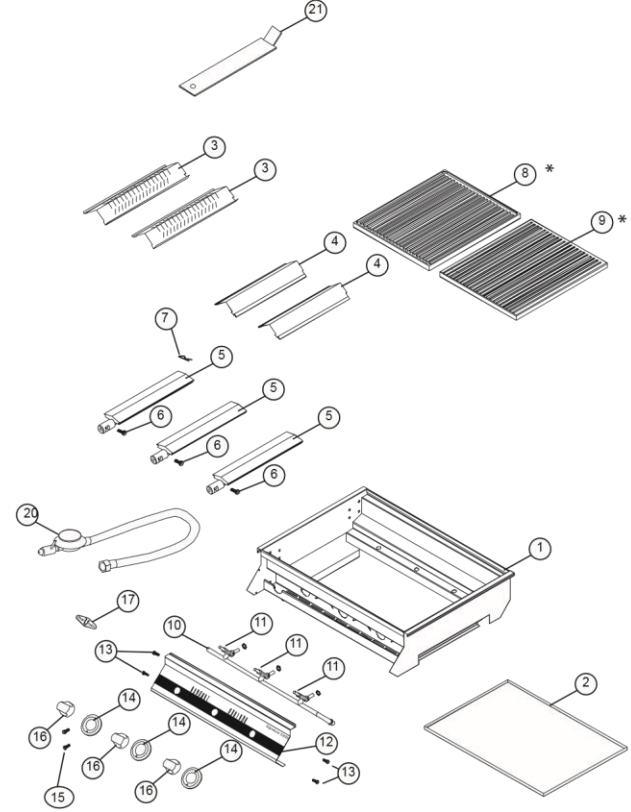

3 Burner Signature S3000 S/E