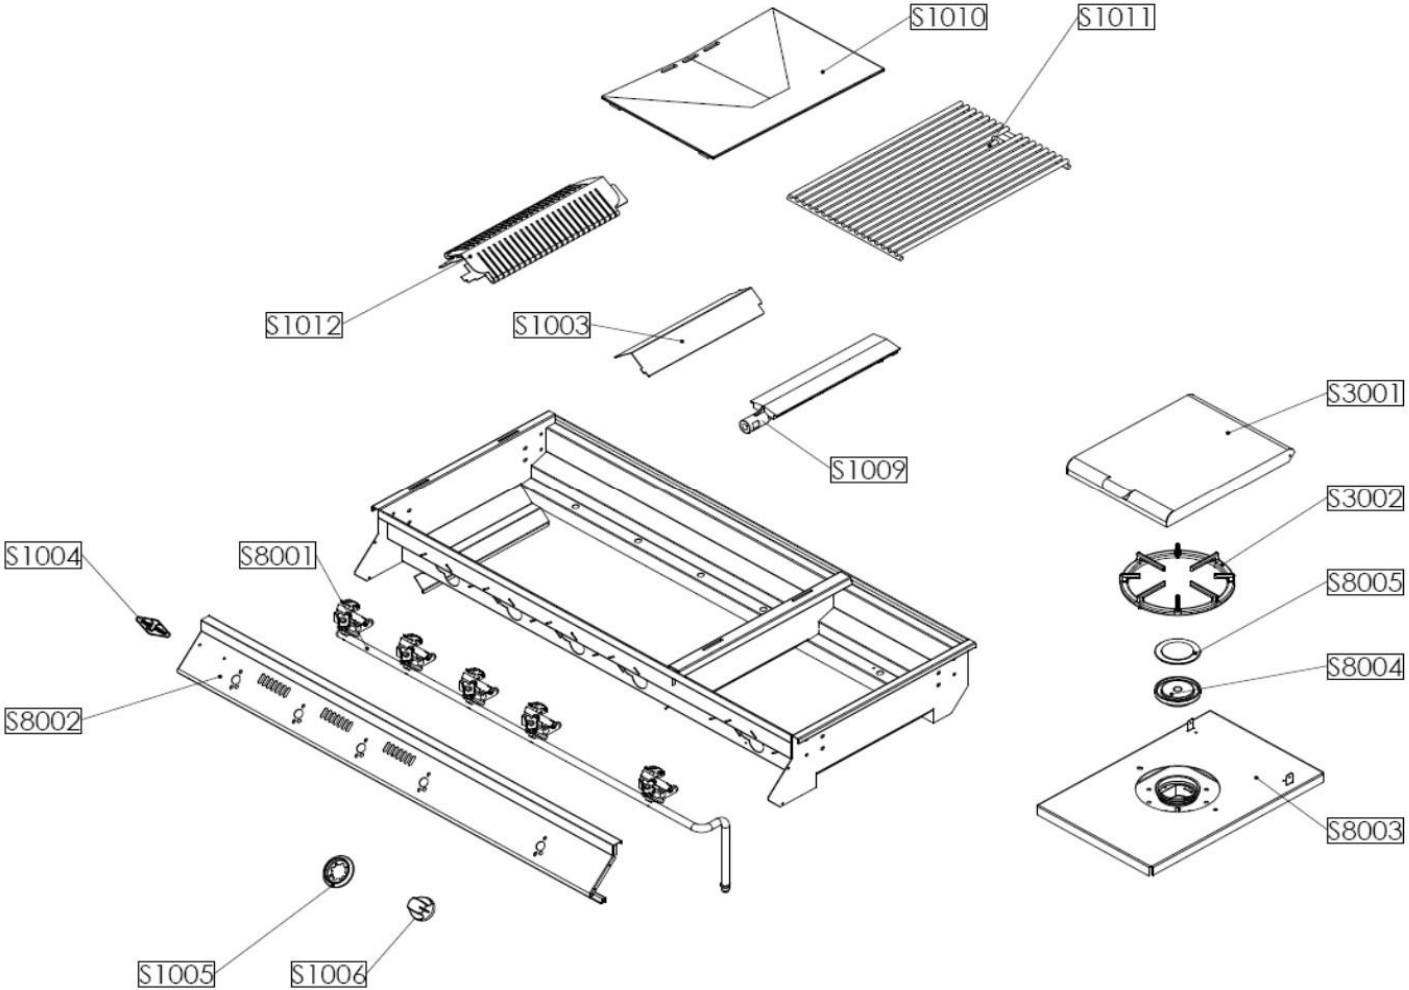

SL4000 BBQ Spare Parts