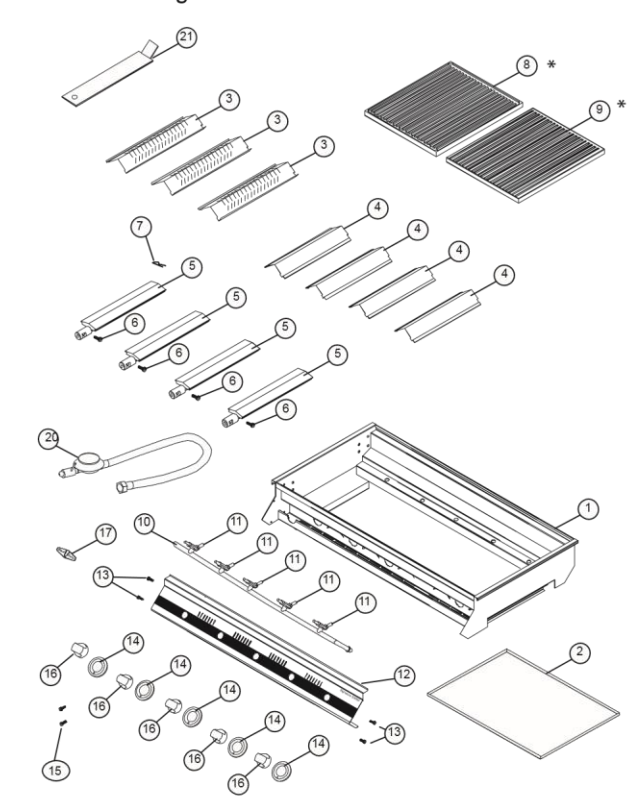

5 Burner Signature S3000 S/E

* Precise cooking surface arrangements will vary from region to region