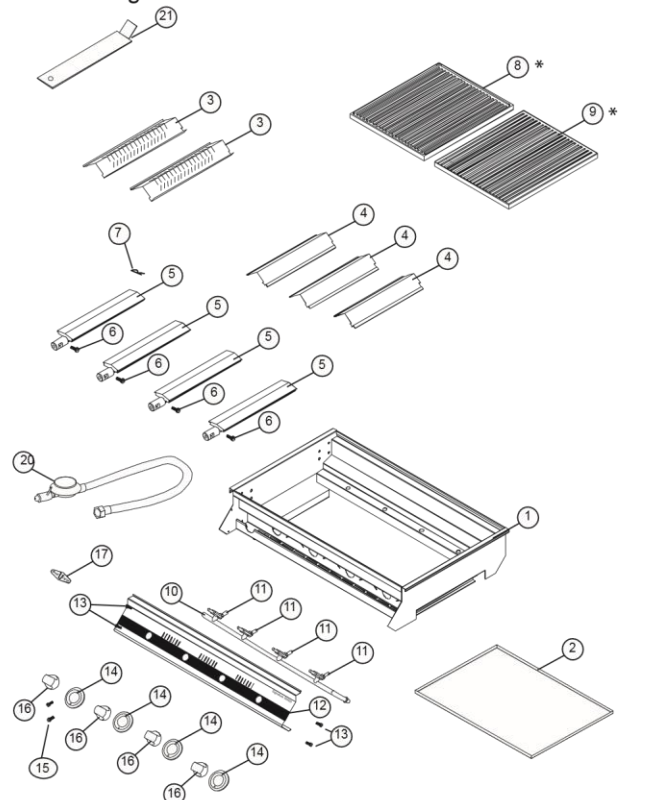

4 Burner Signature S3000 S/E