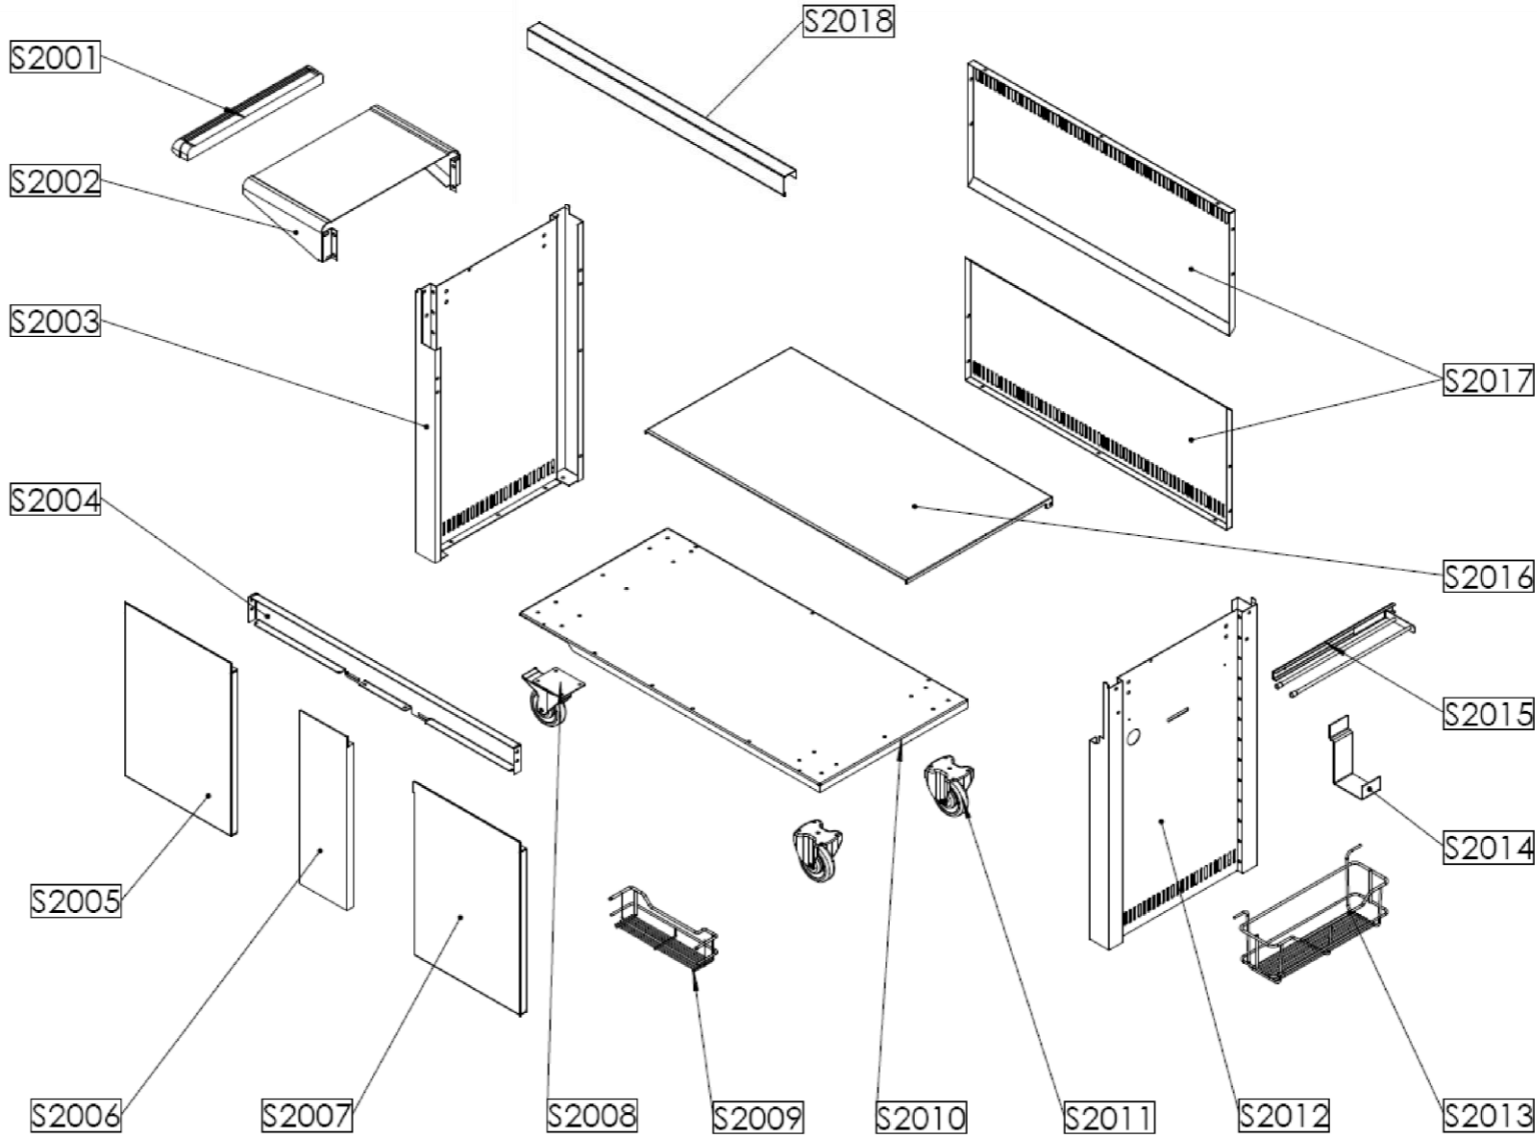

Signature Trolley Spare Parts