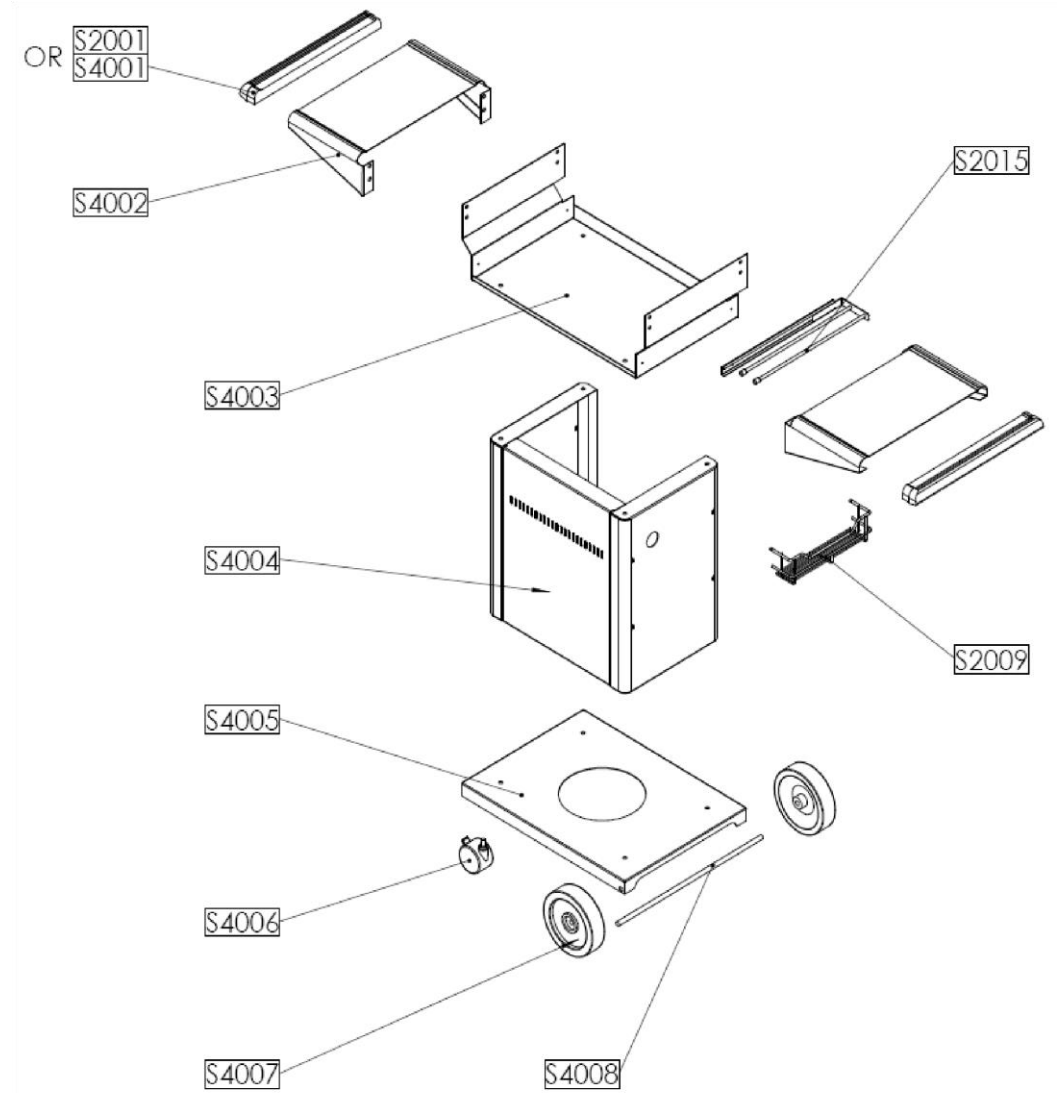

Pedestal Trolley Spare Parts