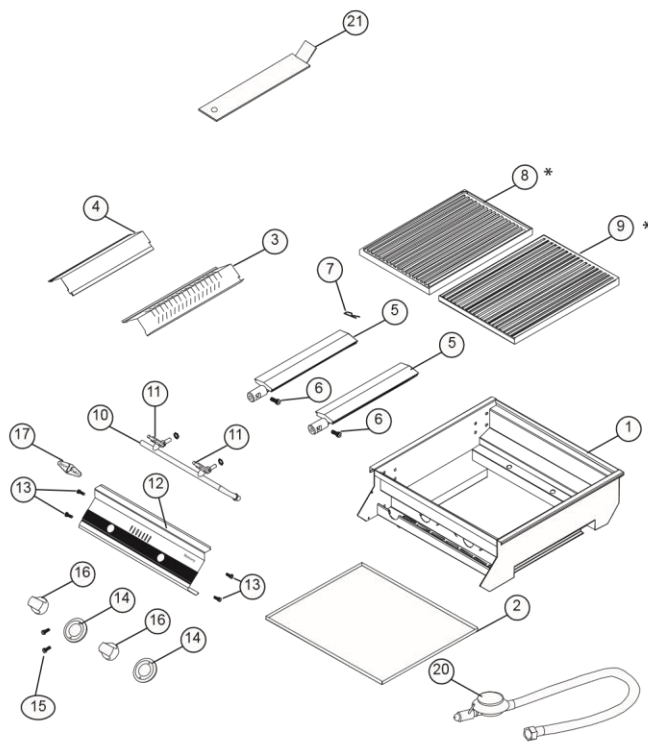

BS19942 19942 956002257

BS19952 19952 956002258

BS12840 12840 956002244

BS12850 12850 956002245

TROLLEY

BS23640 23640 956002267

BS23650 23650 956002268

Deluxe plates 3000e

PLATE V 320MM DELUXE ENAMEL PN 93813

PLATE V 400MM DELUXE ENAMEL PN 93815

GRILL V 320MM DELUXE ENAMEL PN 93823

GRILL V 400MM DELUXE ENAMEL PN 93825

Signature Series Spare Parts

Beefeater Barbecues

2 Burner Balcony