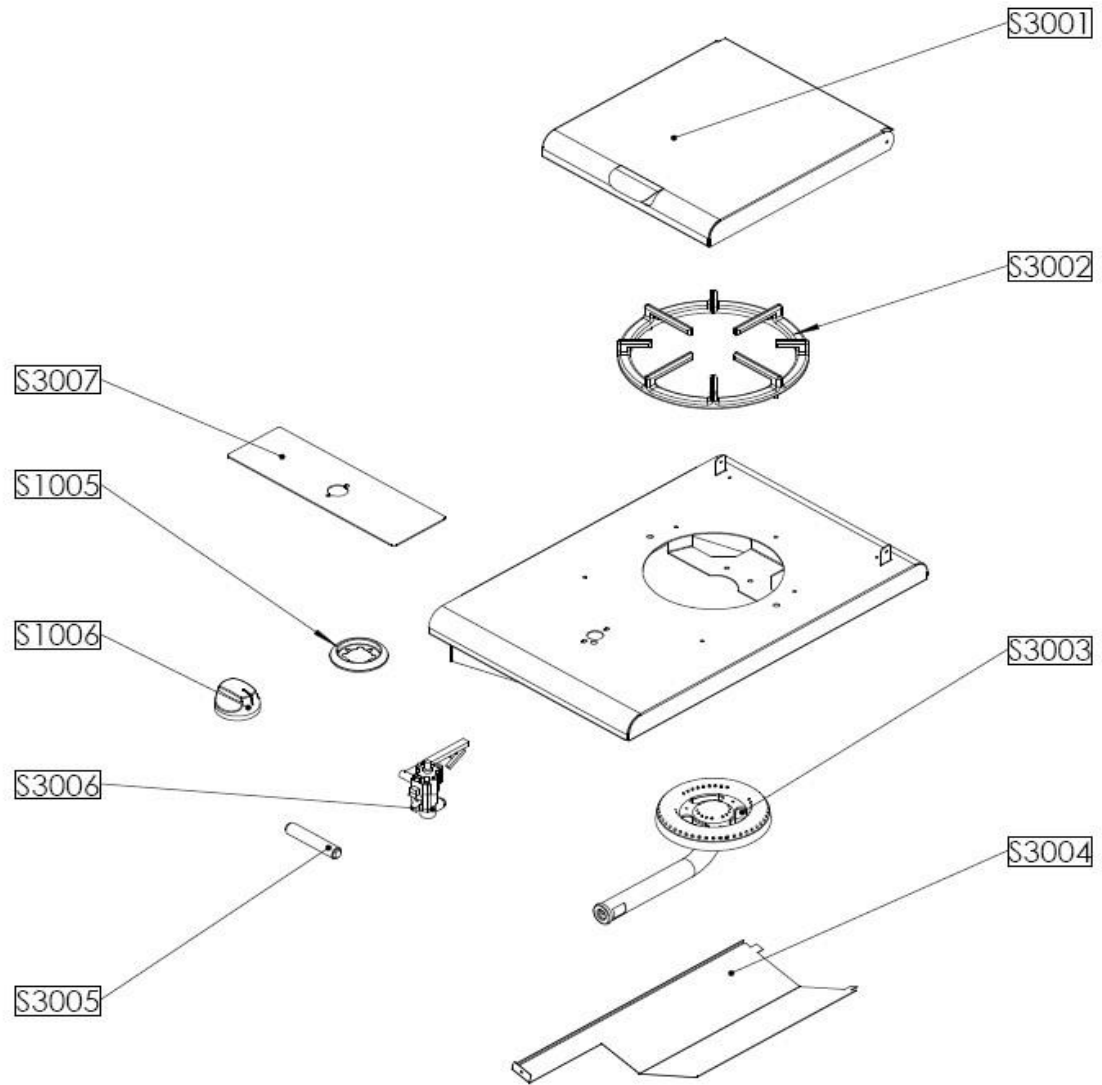

3 Burner Signature S3000 S/E

4 Burner Signature S3000 S/E

5 Burner Signature S3000 S/E

* Precise cooking surface arrangements will vary from region to region

Spare Parts (Hood)

SL4000 BBQ Spare Parts

Signature Trolley Spare Parts