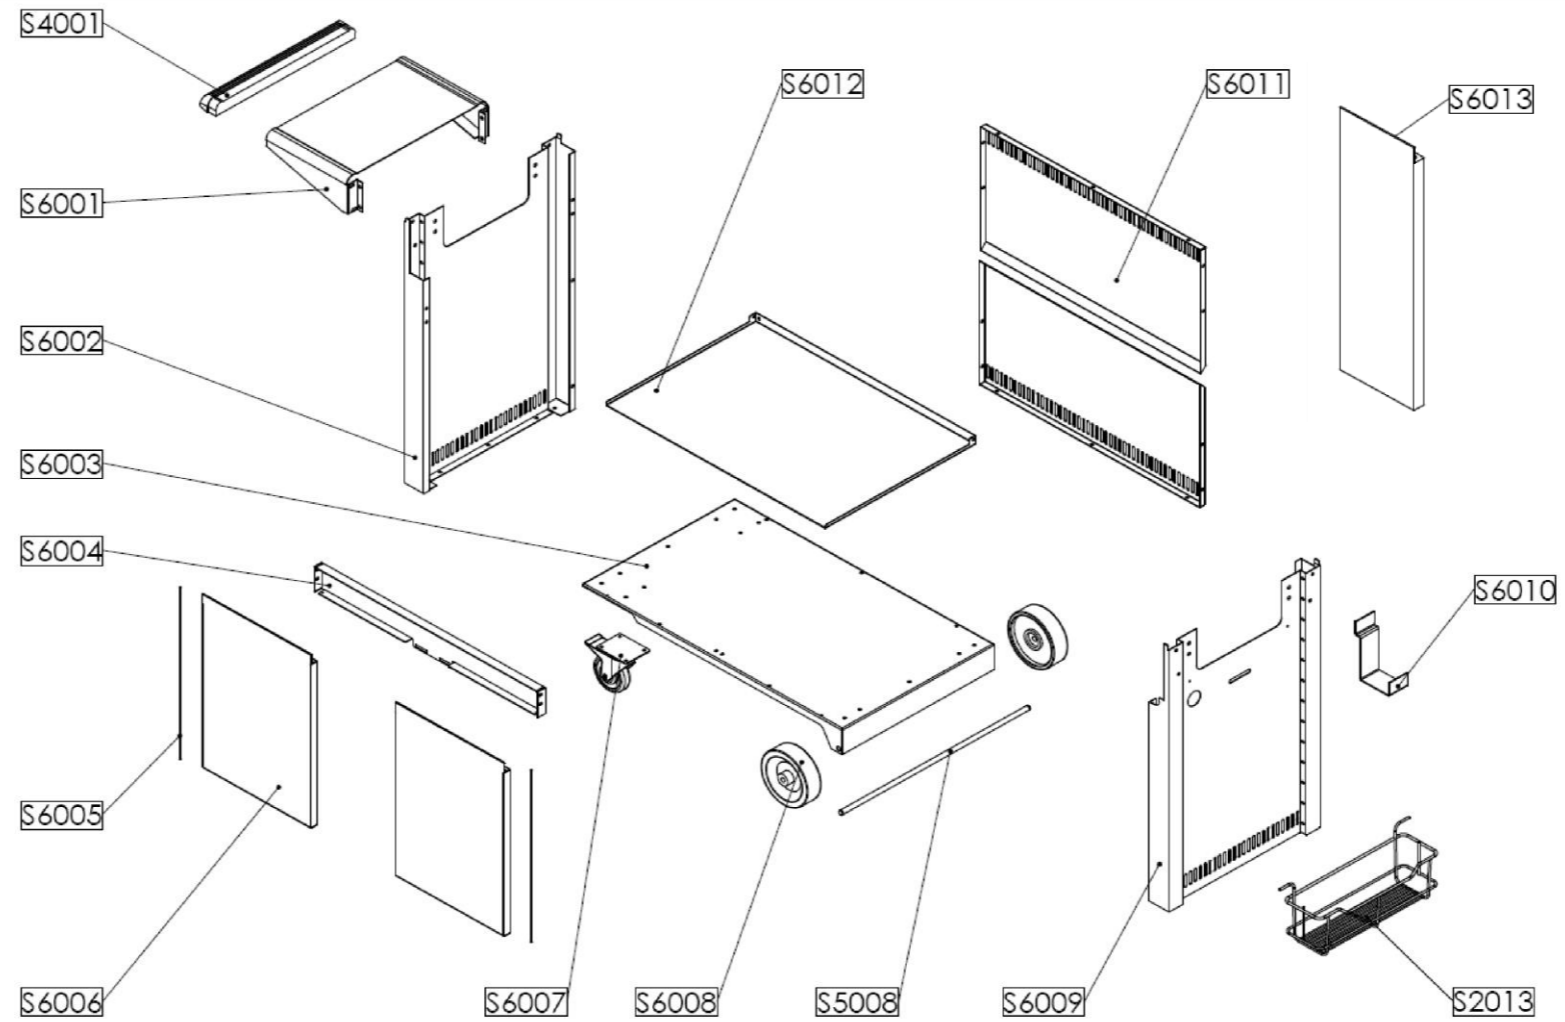

Select Trolley Spare Parts